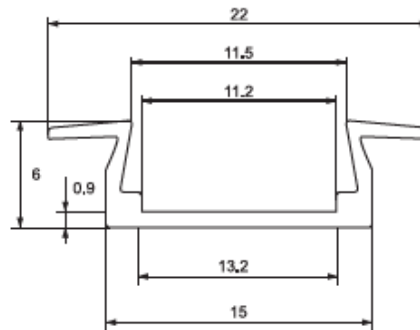

**TECHNICAL SPECIFICATION**  
**Aluminium profile for LED strip**  
**ELM718/2 – Recessed mounted**

**Variants and dimensions**

Model		Catalogue number	Packing (pcs)
ELM718/2-1000	Aluminum profile for LED strip with matt PVC cover-1m	99ACC11	10
ELM718/2-2000	Aluminum profile for LED strip with matt PVC cover-2m	99ACC12	10
ELM718/2-end cap	PVC end cap	99ACC13	50